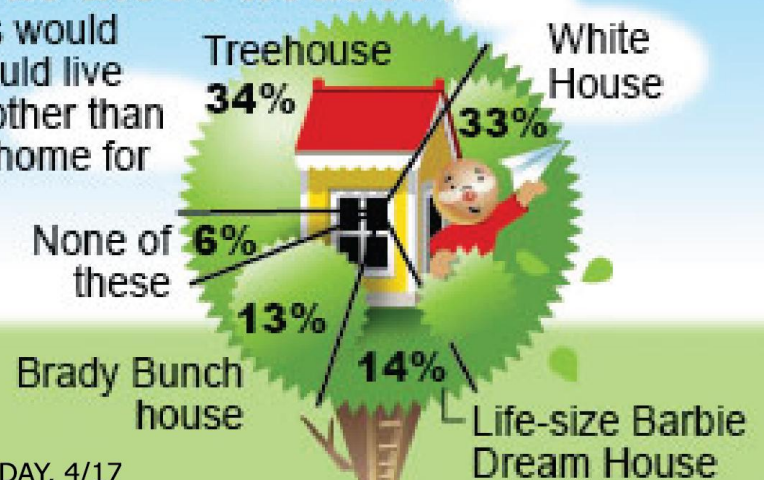

PRESIDENTIAL HOPEFUL | **Better**
 ched

USA TODAY Snapshots®

How about these houses?

Where adults would live if they could live somewhere other than their current home for a week:

Source:
 KRC Research for Nestle Crunch survey of 1,010 adults, March 4-7
 Published: USA TODAY, 4/17